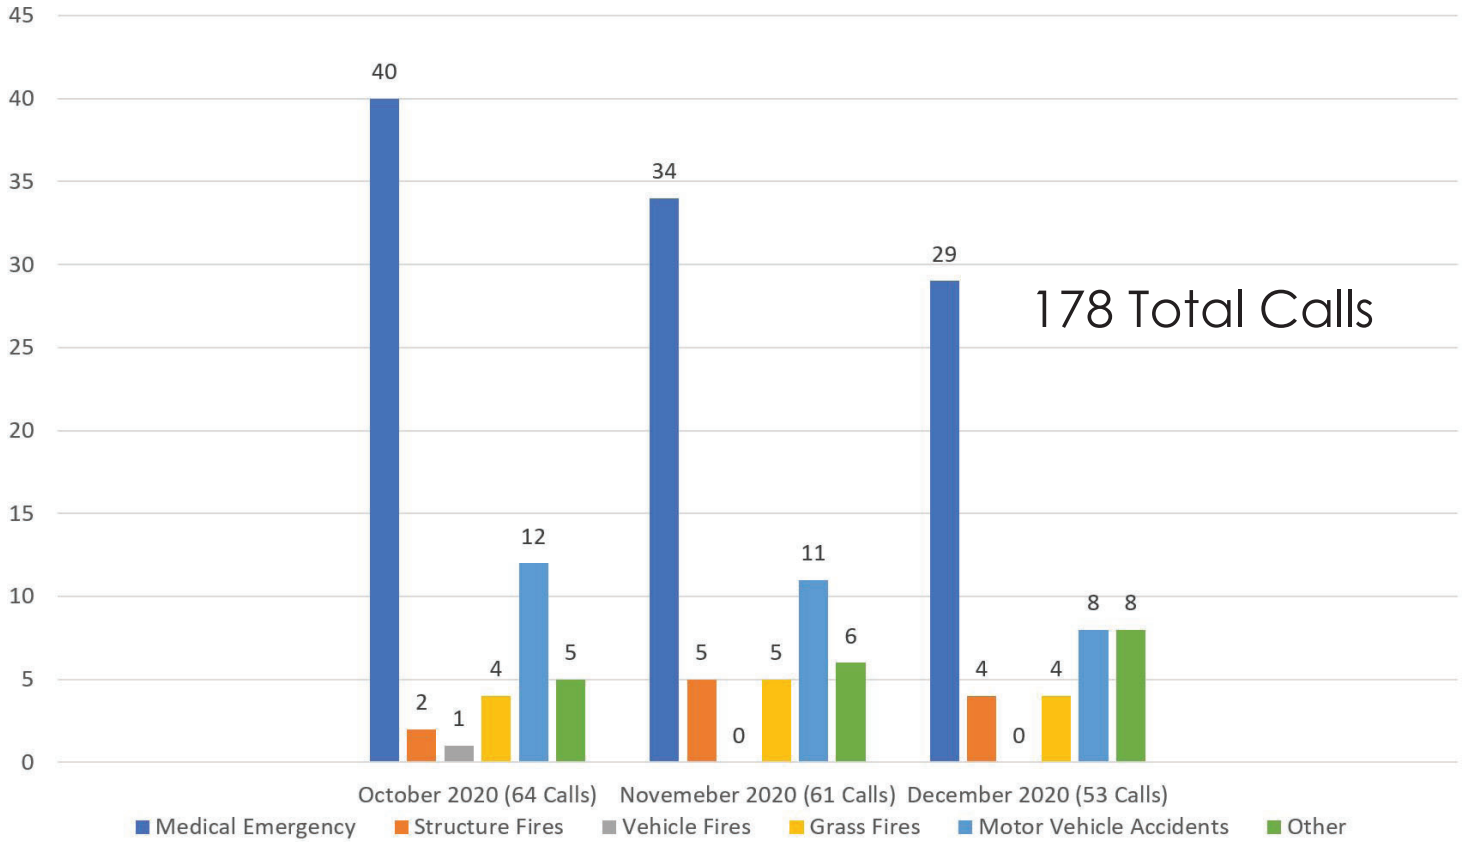

Early Fire Department Q1 Report

Chad Hill
Fire Chief

SERVICE CALLS IN 1st QUARTER

PERSONNEL & VOLUNTEERS

1- 12 hour
Daytime Slot

2- 24 hour
Daytime Slots

13- Paid Fire
Fighters

61- Volunteer
Responses

2.2- Average #
of calls daily